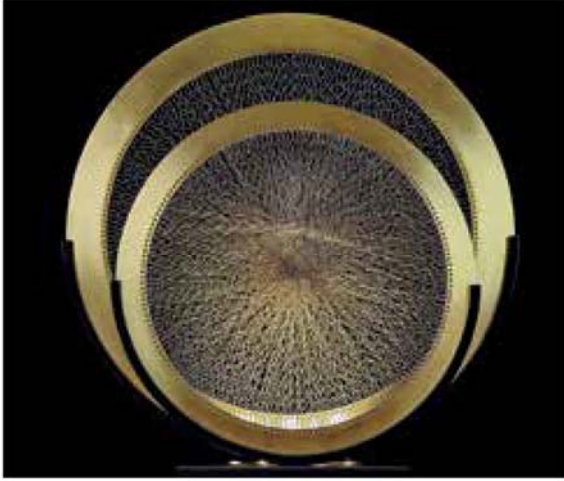

**ECLIPSE
LIGHTING BY
MARIE MUNIER**

Limited edition lighting structures inspired by Marie Munier jewelry pieces. The designer explores graphical motifs reminiscent of her jewels on a larger scale, creating lighting sculptures for homes. mariemunier.com